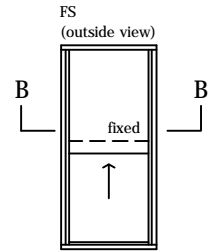

2 pane servery 10mm sashless double hung in timber frames (top pane fixed - small box)

with aluminium covers
vertical section A-A

2 pane servery 10mm sashless double hung in timber frames (top pane fixed - small box)

with aluminium covers
 horizontal section B-B

glass width = opening - 100mm

2 pane servery 10mm sashless double hung in timber frames (top pane fixed - medium box)

with aluminium covers
vertical section A-A

2 pane servery 10mm sashless double hung in timber frames (top pane fixed - medium box)

with aluminium covers
 horizontal section B-B

glass width = opening - 110mm

2 pane servery 10mm sashless double hung in timber frames (top pane fixed - large box)

with aluminium covers
 horizontal section B-B

glass width = opening - 192mm