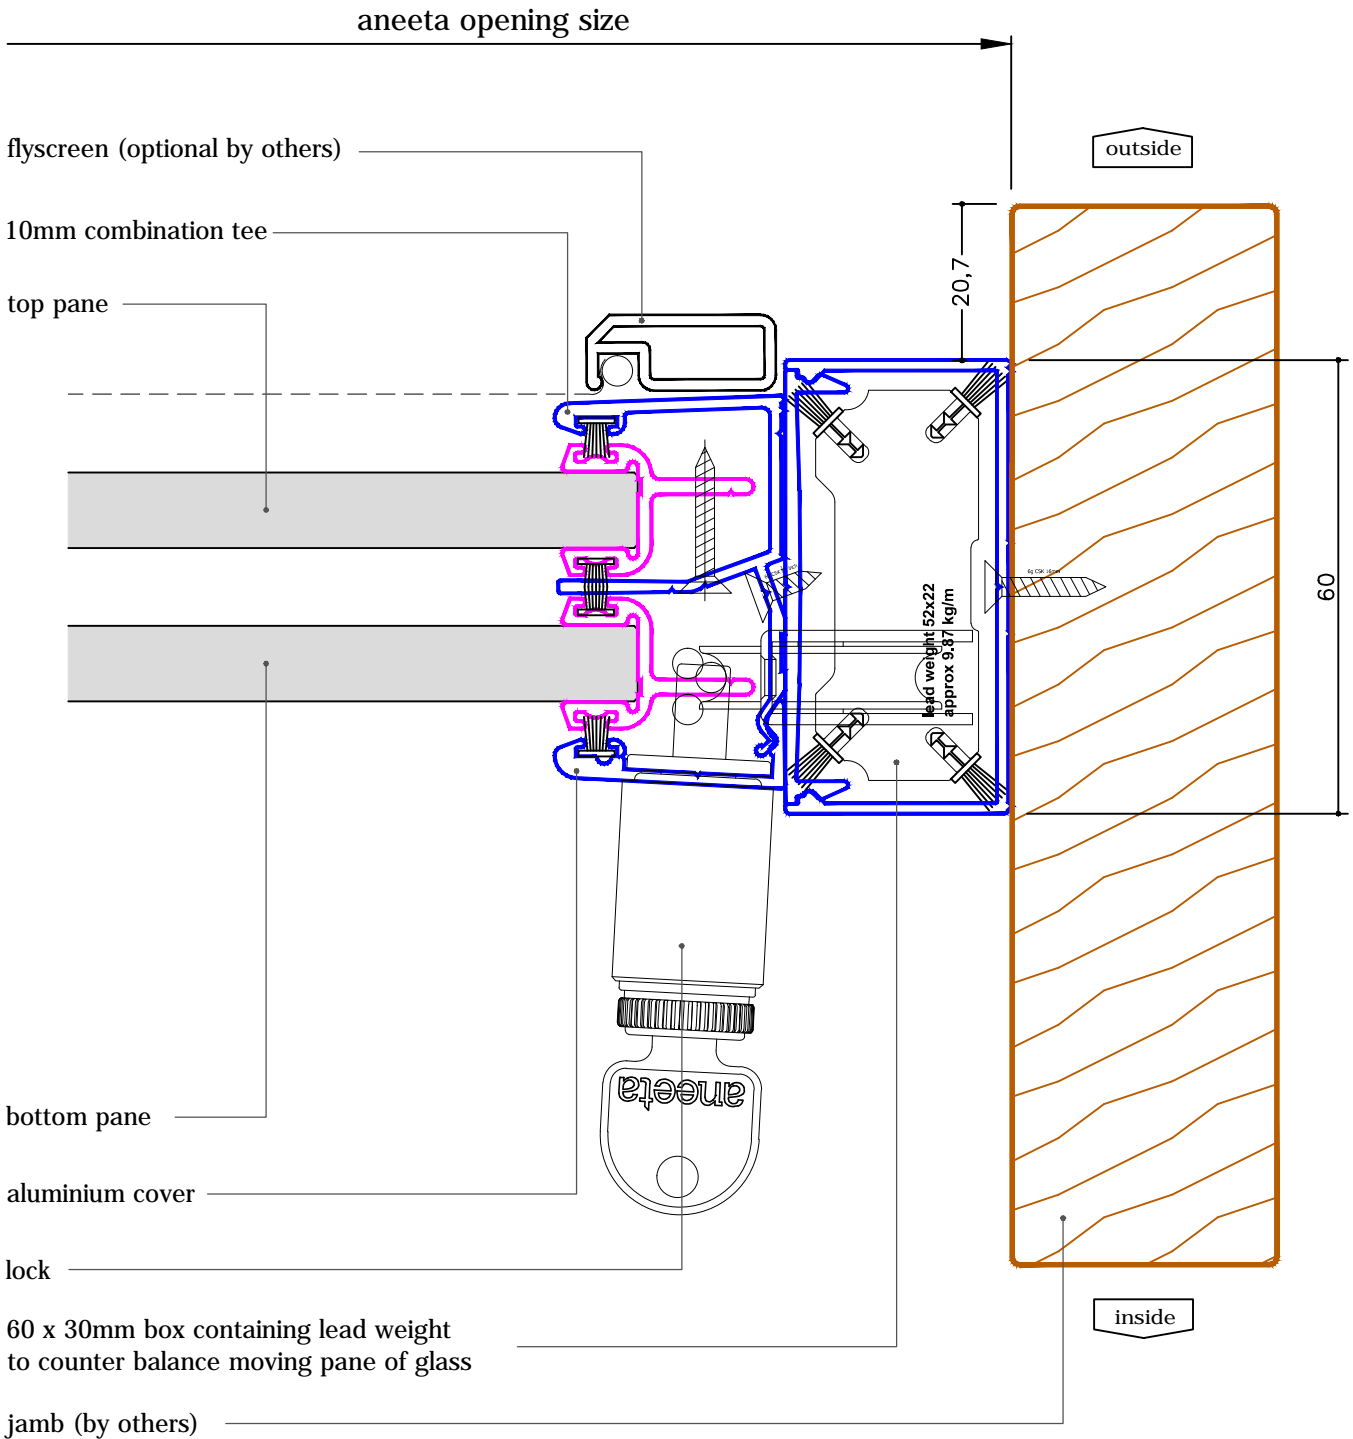

2 pane servery 10mm sashless double hung in timber frames (top pane fixed - small box)

with aluminium covers
vertical section A-A

2 pane servery 10mm sashless double hung in timber frames (top pane fixed - small box)

with aluminium covers
 horizontal section B-B

glass width = opening - 100mm

2 pane servery 10mm sashless double hung in timber frames (top pane fixed - medium box)

with aluminium covers
vertical section A-A

2 pane servery 10mm sashless double hung in timber frames (top pane fixed - medium box)

with aluminium covers
 horizontal section B-B

glass width = opening - 110mm

2 pane servery 10mm sashless double hung in timber frames (top pane fixed - large box)

with aluminium covers
 horizontal section B-B

glass width = opening - 192mm