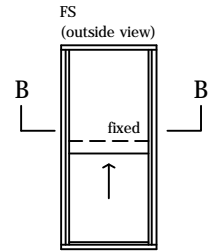

with aluminium covers
 horizontal section B-B

glass width = opening - 100mm

2 pane servery 10mm sashless double hung in timber frames (top pane fixed - medium box)

with aluminium covers
vertical section A-A

2 pane servery 10mm sashless double hung in timber frames (top pane fixed - medium box)

with aluminium covers
 horizontal section B-B

glass width = opening - 110mm

2 pane servery 10mm sashless double hung in timber frames (top pane fixed - large box)

with aluminium covers
vertical section A-A

2 pane servery 10mm sashless double hung in timber frames (top pane fixed - large box)

with aluminium covers
 horizontal section B-B

glass width = opening - 130mm

with aluminium covers
 horizontal section B-B

glass width = opening - 192mm