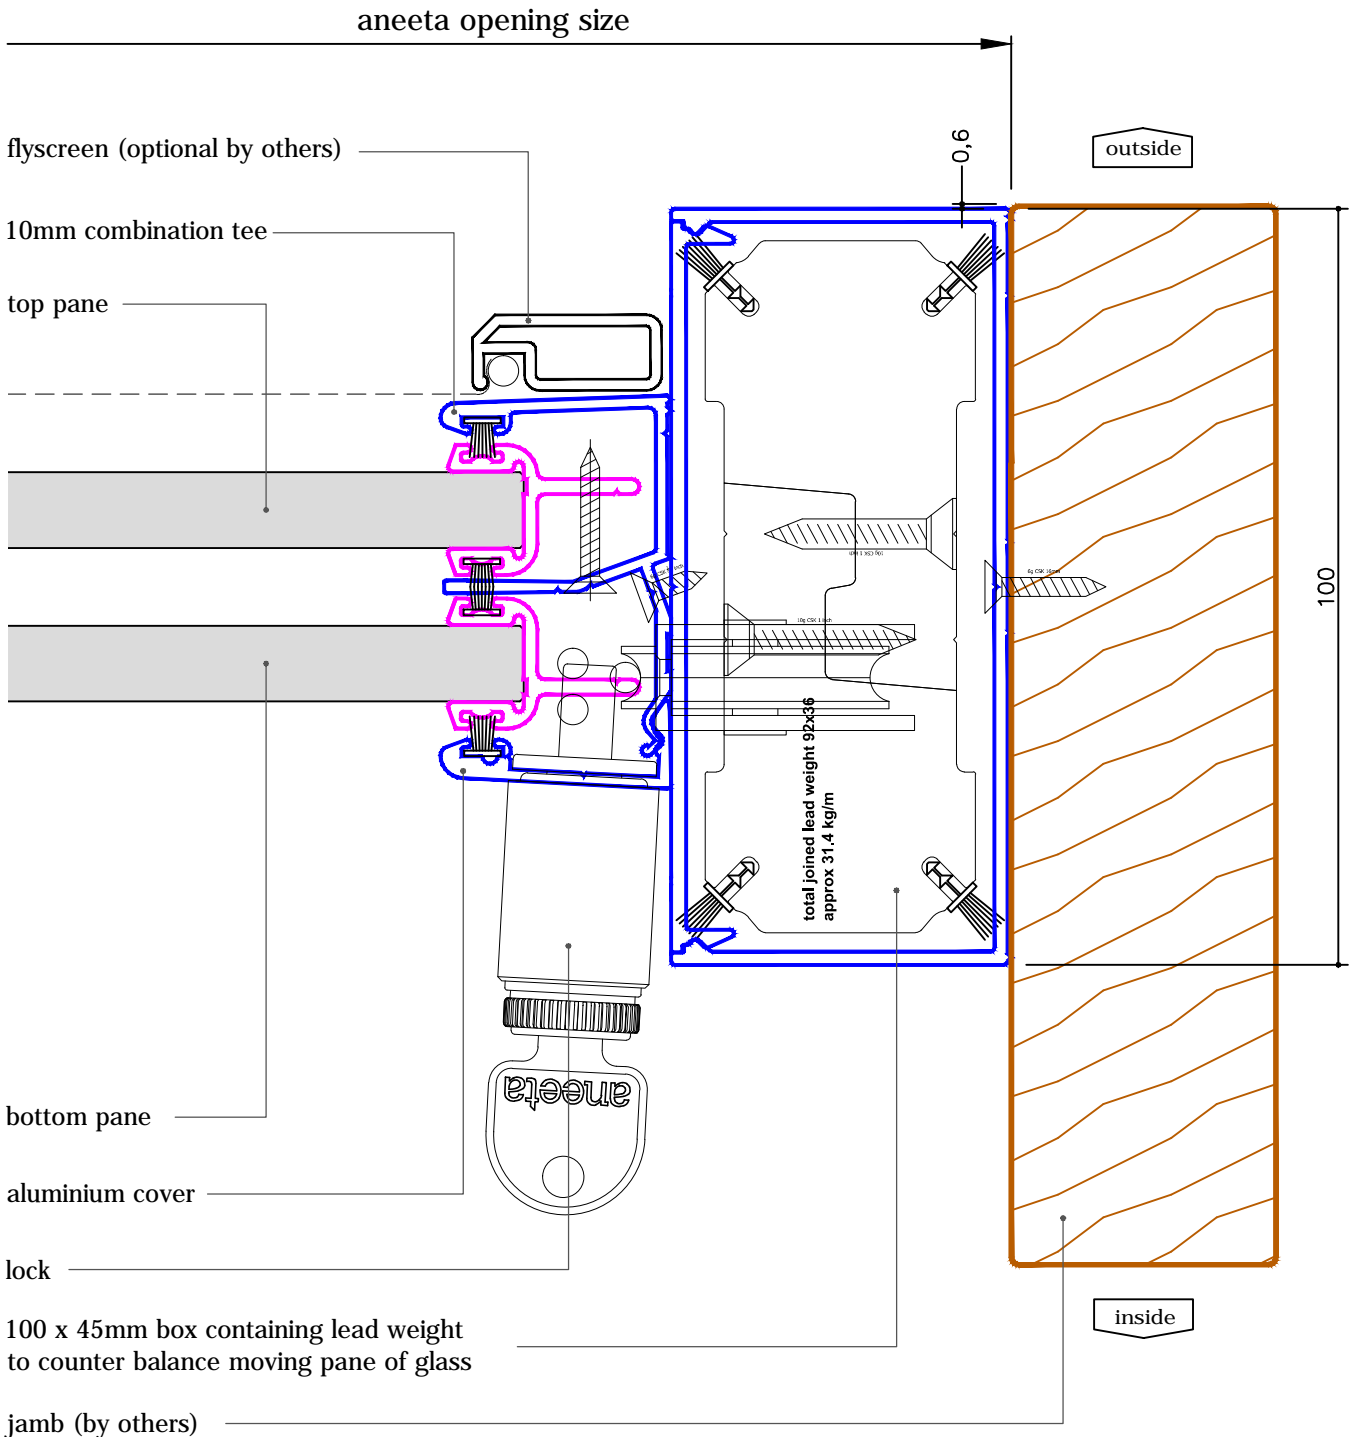

with aluminium covers
 horizontal section B-B

glass width = opening - 100mm

2 pane servery 10mm sashless double hung in timber frames (top pane fixed - medium box)

with aluminium covers
vertical section A-A

2 pane servery 10mm sashless double hung in timber frames (top pane fixed - medium box)

with aluminium covers
 horizontal section B-B

glass width = opening - 110mm

2 pane servery 10mm sashless double hung in timber frames (top pane fixed - large box)

with aluminium covers
vertical section A-A

2 pane servery 10mm sashless double hung in timber frames (top pane fixed - large box)

with aluminium covers
 horizontal section B-B

glass width = opening - 130mm

with aluminium covers
 horizontal section B-B

glass width = opening - 192mm