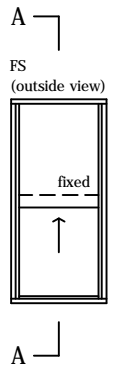

2 pane servery 10mm sashless double hung in timber frames (top pane fixed - small box)

with aluminium covers
vertical section A-A

2 pane servery 10mm sashless double hung in timber frames (top pane fixed - small box)

with aluminium covers
 horizontal section B-B

glass width = opening - 100mm

2 pane servery 10mm sashless double hung in timber frames (top pane fixed - medium box)

with aluminium covers
vertical section A-A

2 pane servery 10mm sashless double hung in timber frames (top pane fixed - medium box)

with aluminium covers
 horizontal section B-B

glass width = opening - 110mm

2 pane servery 10mm sashless double hung in timber frames (top pane fixed - large box)

with aluminium covers
 horizontal section B-B

glass width = opening - 192mm