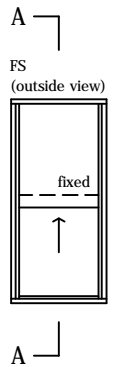

with aluminium covers
 horizontal section B-B

glass width = opening - 100mm

2 pane servery 10mm sashless double hung in timber frames (top pane fixed - medium box)

with aluminium covers
vertical section A-A

2 pane servery 10mm sashless double hung in timber frames (top pane fixed - medium box)

with aluminium covers
 horizontal section B-B

glass width = opening - 110mm

2 pane servery 10mm sashless double hung in timber frames (top pane fixed - large box)

with aluminium covers
vertical section A-A

2 pane servery 10mm sashless double hung in timber frames (top pane fixed - large box)

with aluminium covers
 horizontal section B-B

glass width = opening - 130mm

with aluminium covers
 horizontal section B-B

glass width = opening - 192mm