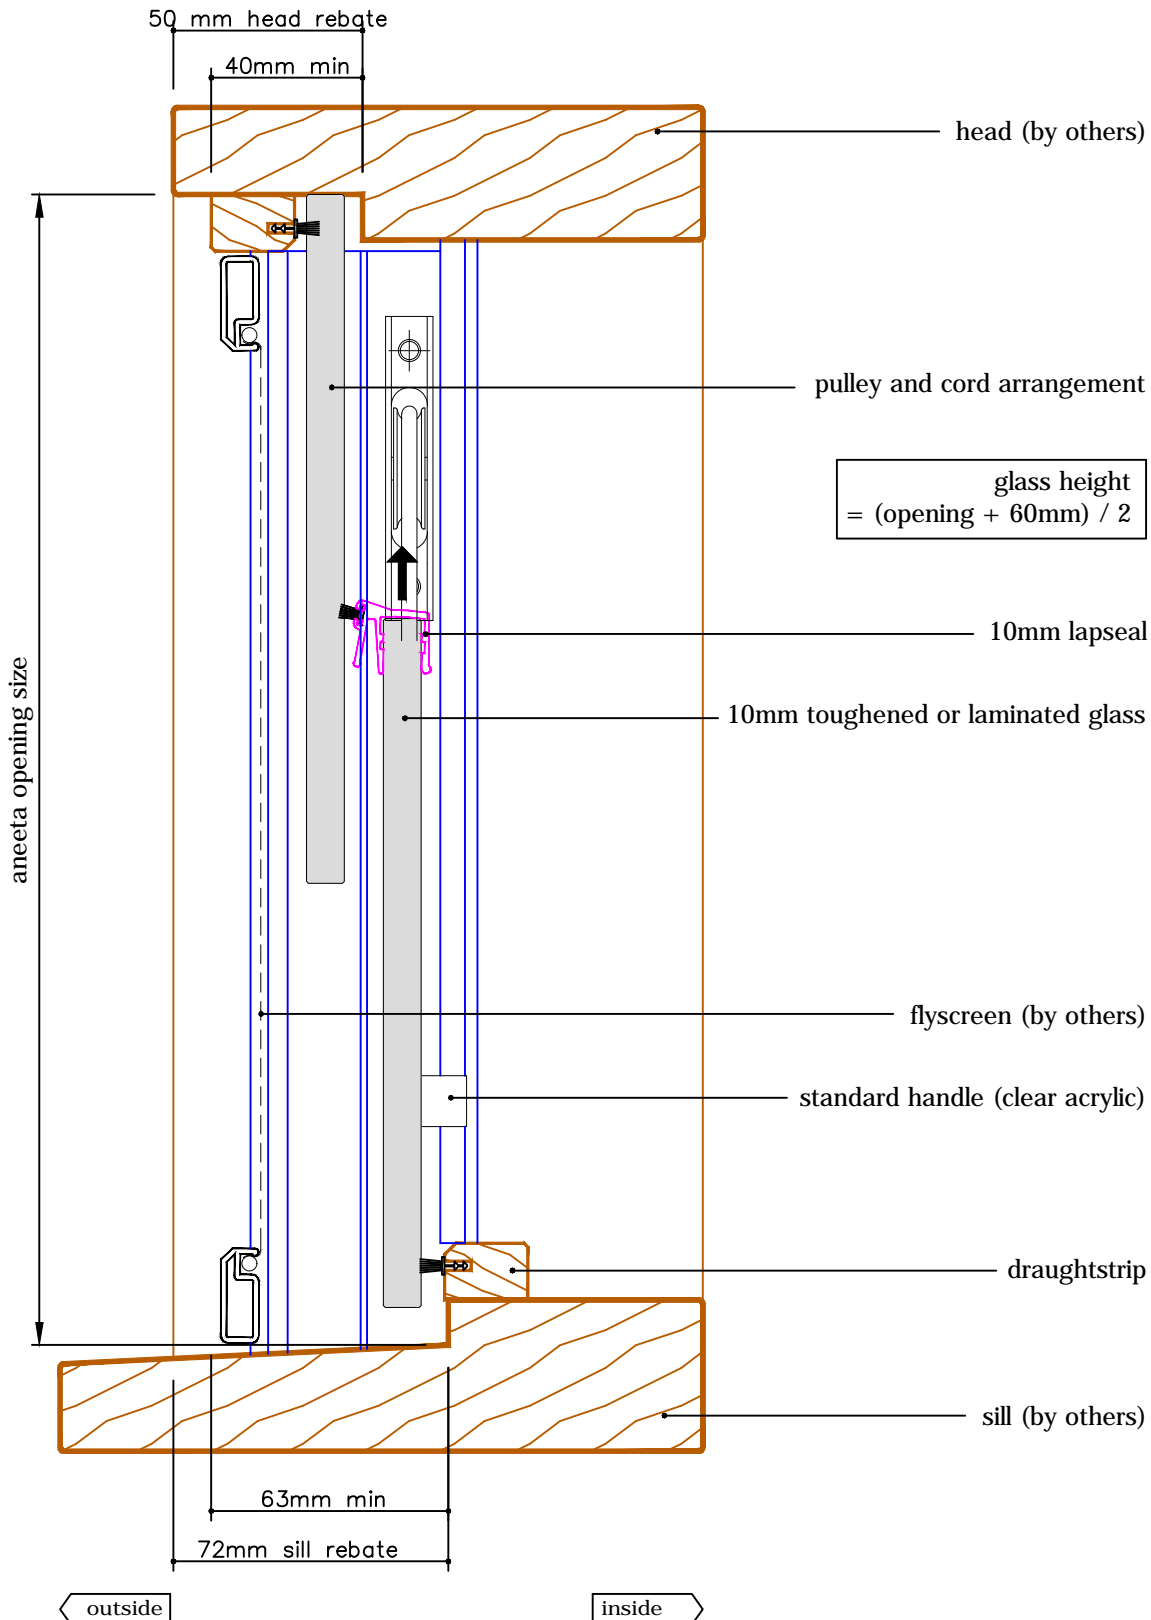

2 pane servery 10mm sashless double hung in timber frames (top pane fixed - small box)

with aluminium covers
vertical section A-A

2 pane servery 10mm sashless double hung in timber frames (top pane fixed - small box)

with aluminium covers
 horizontal section B-B

glass width = opening - 100mm

2 pane servery 10mm sashless double hung in timber frames (top pane fixed - medium box)

with aluminium covers
vertical section A-A

2 pane servery 10mm sashless double hung in timber frames (top pane fixed - medium box)

with aluminium covers
 horizontal section B-B

glass width = opening - 110mm

2 pane servery 10mm sashless double hung in timber frames (top pane fixed - large box)

with aluminium covers
 horizontal section B-B

glass width = opening - 192mm