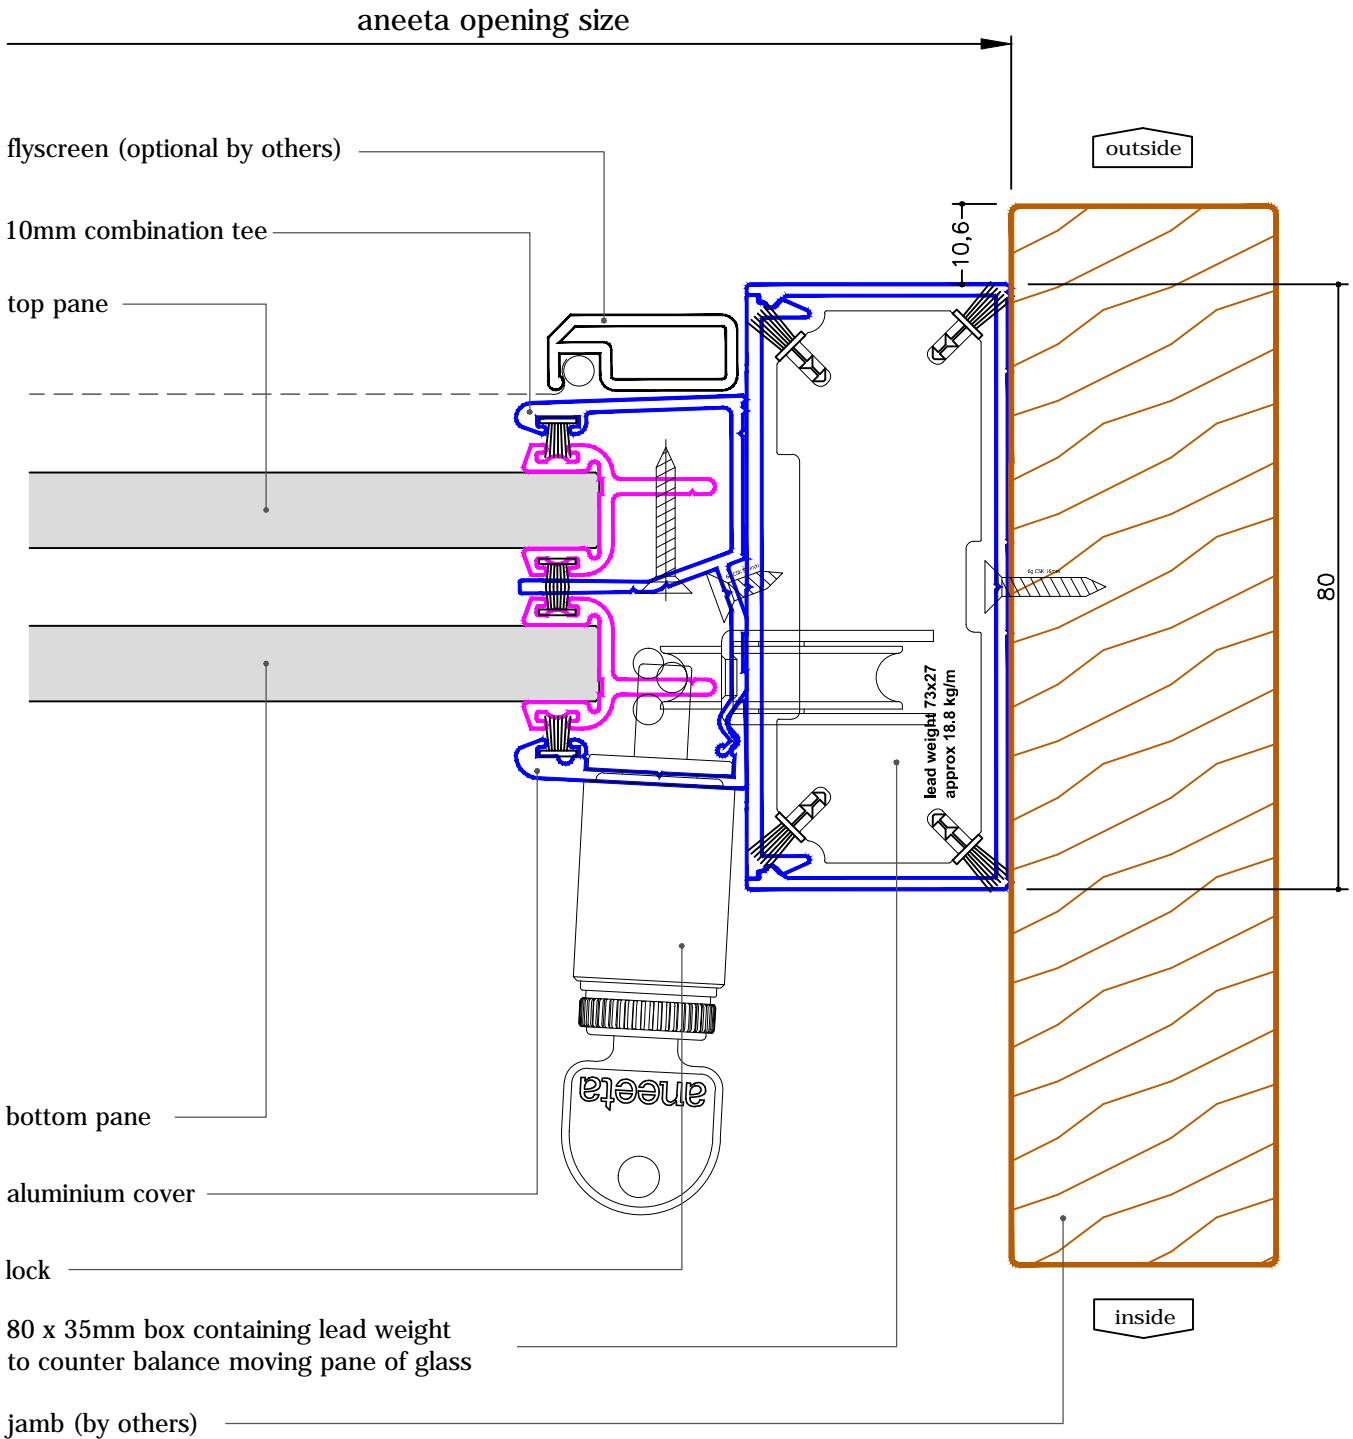

with aluminium covers
 horizontal section B-B

glass width = opening - 100mm

2 pane servery 10mm sashless double hung in timber frames (top pane fixed - medium box)

with aluminium covers
vertical section A-A

2 pane servery 10mm sashless double hung in timber frames (top pane fixed - medium box)

with aluminium covers
 horizontal section B-B

glass width = opening - 110mm

2 pane servery 10mm sashless double hung in timber frames (top pane fixed - large box)

with aluminium covers
vertical section A-A

2 pane servery 10mm sashless double hung in timber frames (top pane fixed - large box)

with aluminium covers
 horizontal section B-B

glass width = opening - 130mm

with aluminium covers
 horizontal section B-B

glass width = opening - 192mm