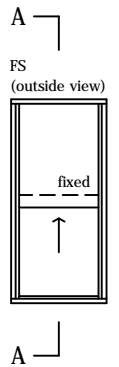

2 pane servery 10mm sashless double hung in timber frames (top pane fixed - small box)

with aluminium covers
vertical section A-A

2 pane servery 10mm sashless double hung in timber frames (top pane fixed - small box)

with aluminium covers
 horizontal section B-B

glass width = opening - 100mm

2 pane servery 10mm sashless double hung in timber frames (top pane fixed - medium box)

with aluminium covers
vertical section A-A

2 pane servery 10mm sashless double hung in timber frames (top pane fixed - medium box)

with aluminium covers
 horizontal section B-B

glass width = opening - 110mm

2 pane servery 10mm sashless double hung in timber frames (top pane fixed - large box)

with aluminium covers
 horizontal section B-B

glass width = opening - 192mm