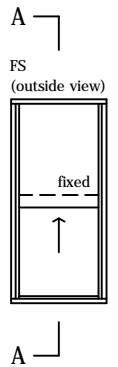

2 pane servery 10mm sashless double hung in timber frames (top pane fixed - extra large box)

with aluminium covers
vertical section A-A