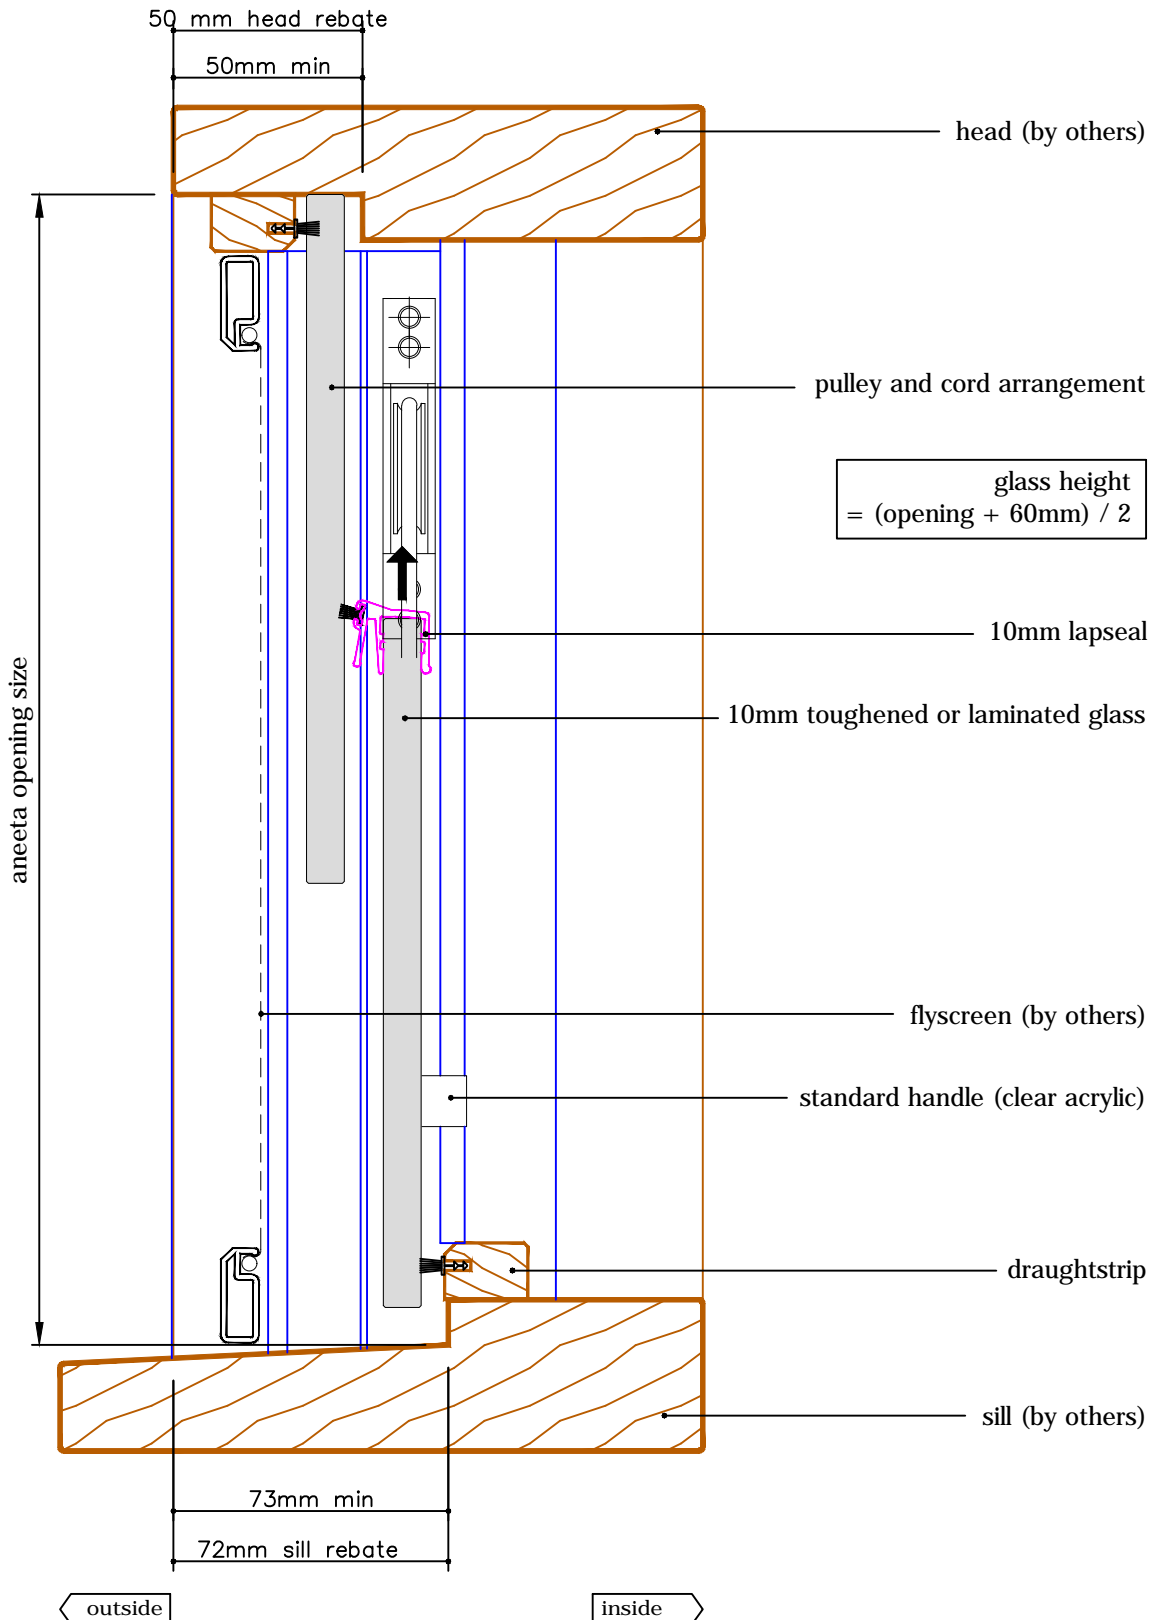

2 pane servery 10mm sashless double hung in timber frames (top pane fixed - extra large box)

with aluminium covers
vertical section A-A