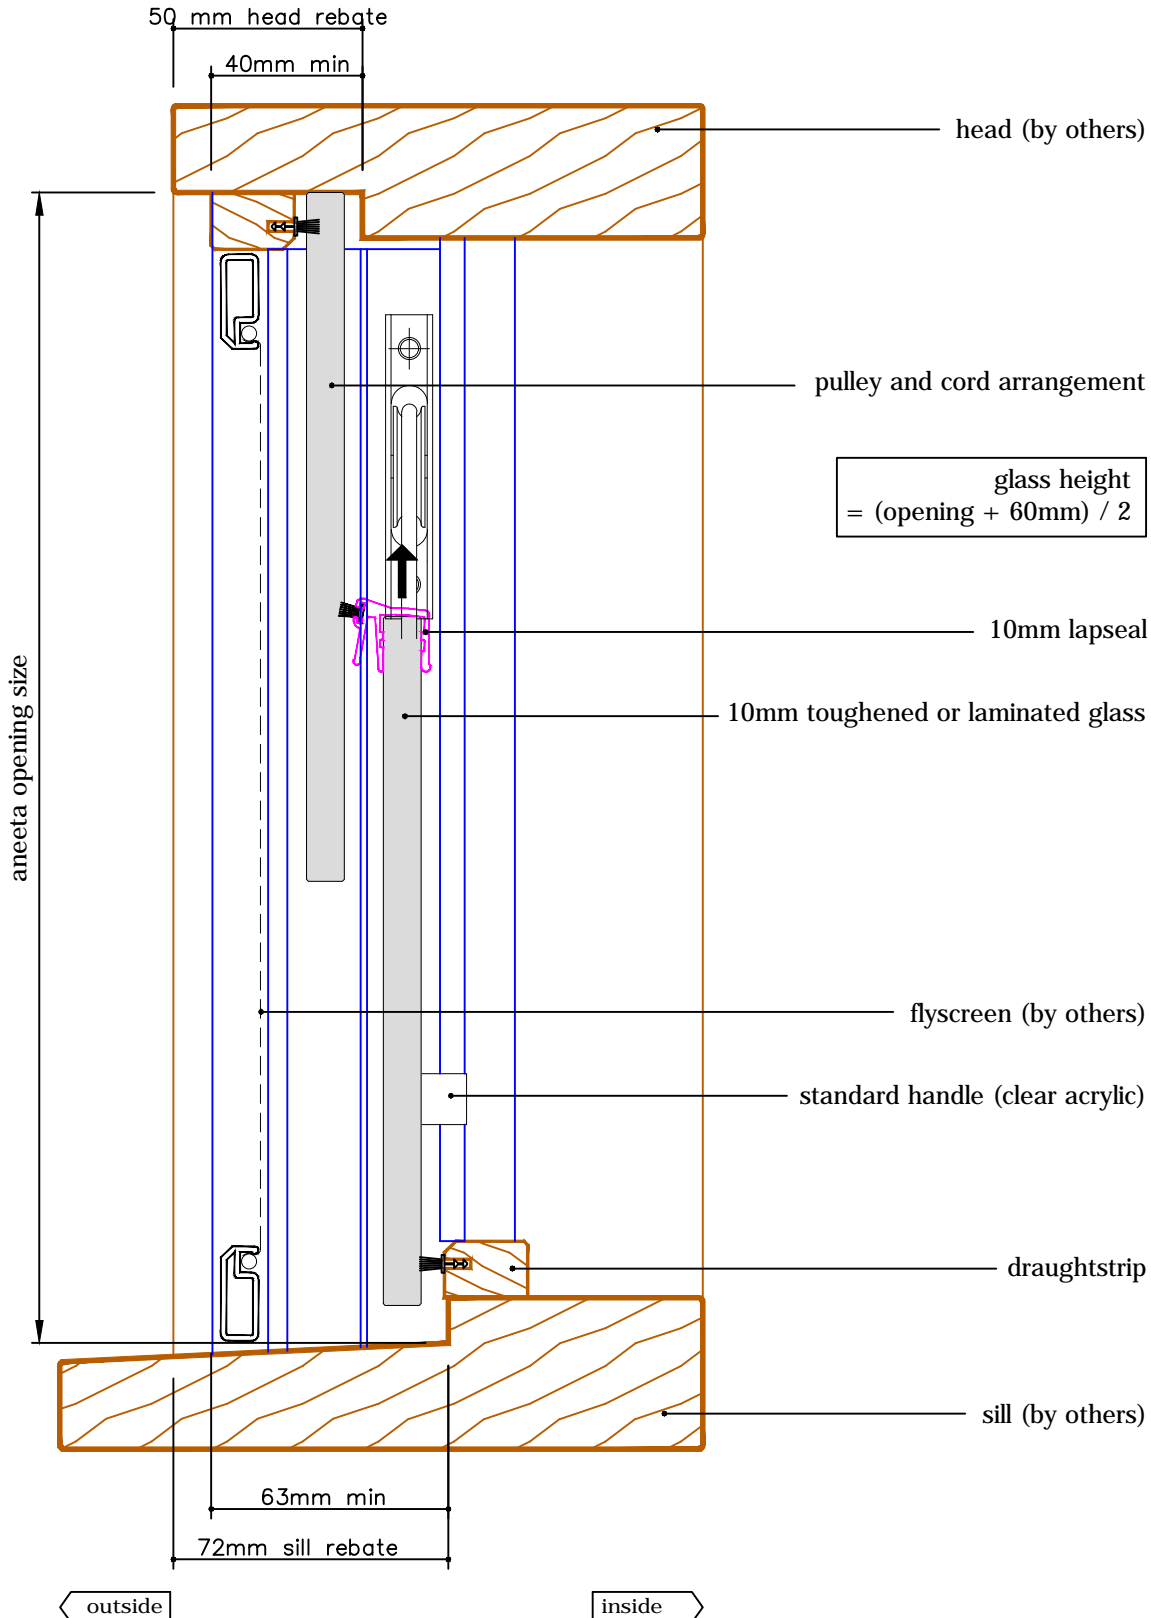

2 pane servery 10mm sashless double hung in timber frames (top pane fixed - small box)

with aluminium covers
vertical section A-A

2 pane servery 10mm sashless double hung in timber frames (top pane fixed - small box)

with aluminium covers
 horizontal section B-B

glass width = opening - 100mm

2 pane servery 10mm sashless double hung in timber frames (top pane fixed - medium box)

with aluminium covers
vertical section A-A

2 pane servery 10mm sashless double hung in timber frames (top pane fixed - medium box)

with aluminium covers
 horizontal section B-B

glass width = opening - 110mm

2 pane servery 10mm sashless double hung in timber frames (top pane fixed - large box)

with aluminium covers
 horizontal section B-B

glass width = opening - 192mm