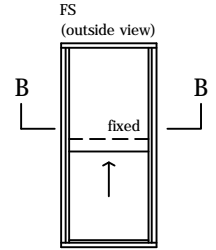

with aluminium covers
 horizontal section B-B

glass width = opening - 100mm

2 pane servery 10mm sashless double hung in timber frames (top pane fixed - medium box)

with aluminium covers
vertical section A-A

2 pane servery 10mm sashless double hung in timber frames (top pane fixed - medium box)

with aluminium covers
 horizontal section B-B

glass width = opening - 110mm

2 pane servery 10mm sashless double hung in timber frames (top pane fixed - large box)

with aluminium covers
vertical section A-A

2 pane servery 10mm sashless double hung in timber frames (top pane fixed - large box)

with aluminium covers
 horizontal section B-B

glass width = opening - 130mm

with aluminium covers
 horizontal section B-B

glass width = opening - 192mm