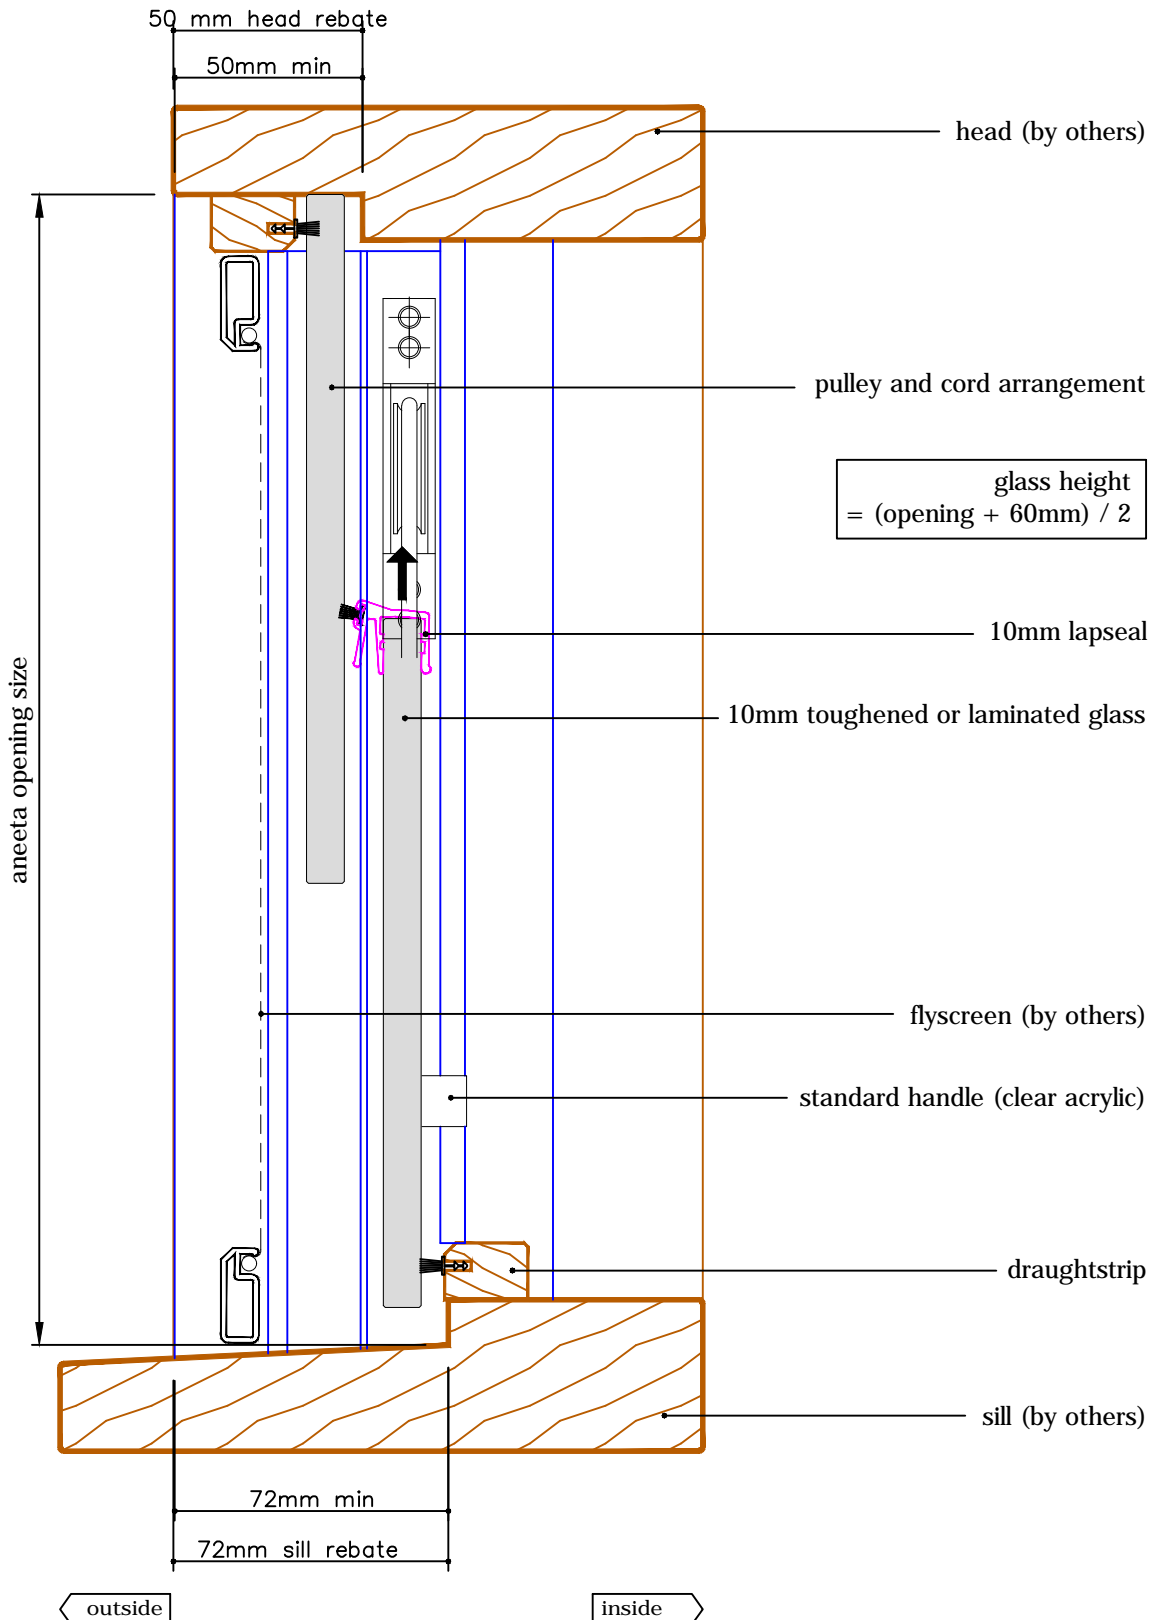

with aluminium covers
 horizontal section B-B

glass width = opening - 100mm

2 pane servery 10mm sashless double hung in timber frames (top pane fixed - medium box)

with aluminium covers
vertical section A-A

2 pane servery 10mm sashless double hung in timber frames (top pane fixed - medium box)

with aluminium covers
 horizontal section B-B

glass width = opening - 110mm

2 pane servery 10mm sashless double hung in timber frames (top pane fixed - large box)

with aluminium covers
vertical section A-A

2 pane servery 10mm sashless double hung in timber frames (top pane fixed - large box)

with aluminium covers
 horizontal section B-B

glass width = opening - 130mm

with aluminium covers
 horizontal section B-B

glass width = opening - 192mm